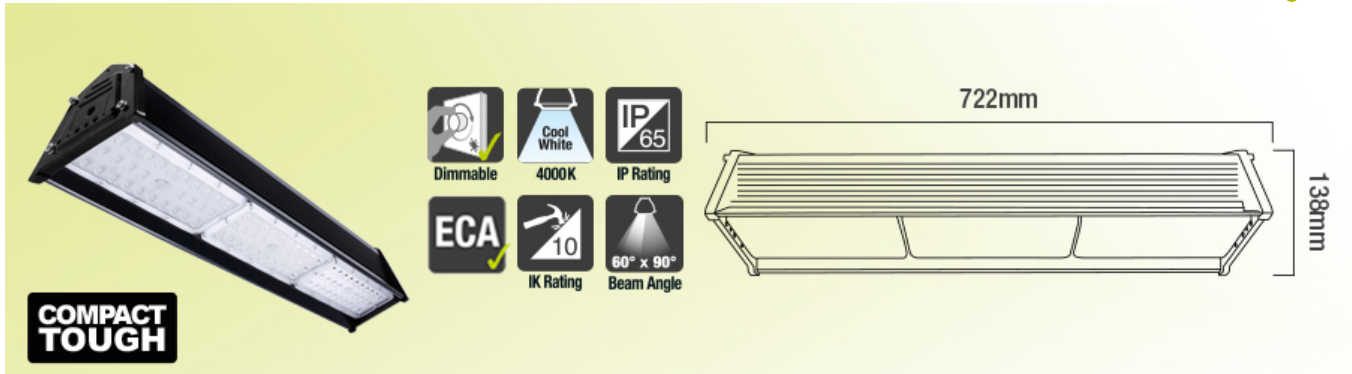

Compact Tough Linear High Bay IP65 19500LM 150W 4000K 60x90 deg Beam Angle Dimmable

Partcode: ILHBL111 / Page: 1

Compact, powerful and efficient - The Compact Tough Linear High Bay is built to last in the most rigorous industrial workplace. Offering a high lumen output for its size at an incredibly efficient 130lm/W, the Compact Tough is IP65 dust-proof and IK10 shock-resistant, making it ideal for warehouses, production facilities, factories and many other industrial environments.

This model has a light output of 19500lm and a 60x90 asymmetrical degree beam angle.

Product Details

Partcode: ILHBL111

Check Code: 513756

Range Name: Compact Tough

Product Type: Linear High Bay

Warranty: 5 Years

Physical Data

Length: 722mm
Width: 138mm
Depth: 116mm
Weight (Unpackaged Single Unit): 4600g
Lamp or Luminaire Shape: Linear
Luminaire Fixing: Suspended / ceiling mounted / wall mounted

Electrical Data

Voltage Range: 100-240V
Power Consumption: 150.0 Watts
Driver included: Yes
Electric Current: AC
Frequency Range: 50/60 Hz Hz
Power Factor: ≥ 0.95
Dimming: Dimmable
Protection Function: Short Circuit, overload and overheating protection on driver
LVD Certified: Yes
EN: EN-60598

Light Data

Useful Lumens: 19500lm (Rated luminous flux in a 90° cone)
Lumens: 19,500lm
Lumens per Watt: 130.0lm/W
Beam Angle: 60x90°
Correlated Colour Temperature (CCT): 4000k
Colour Temperature: Cool White
Colour Rendering Index (CRI): ≥ 80
LED Type: Surface mounted device (SMD)
LED Size: 3030
Instant on - Less than 1 second: Yes
Lifetime: 50,000 hrs
Switching Cycles: >100,000 X