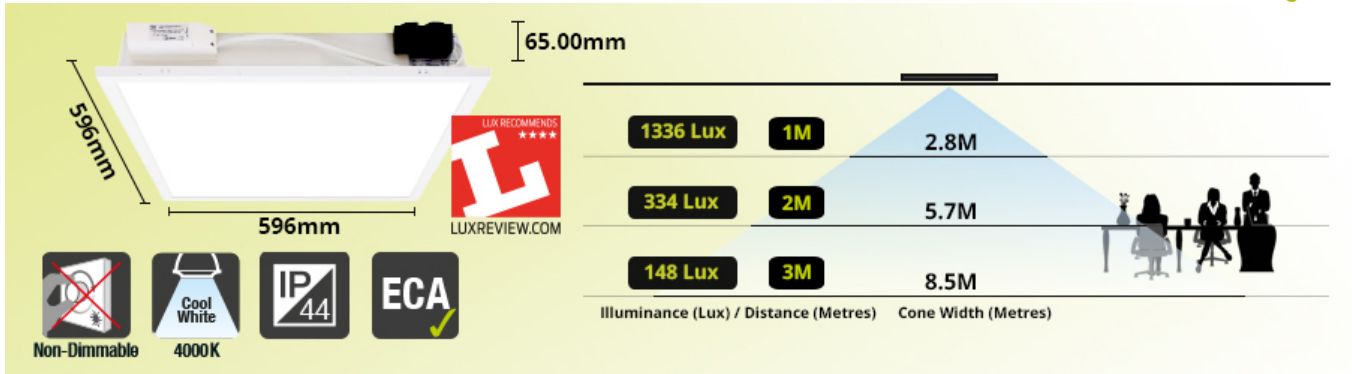

Panel Low-Profile Back-lit 600x600 23W 4000K 3500lm

Partcode: ILP6060B029 / Page: 1

**** Awarded 4 Stars "Recommended" by Lux Review (November 2017) ****

This 23W and 3500lm Integral LED High Performance+ panel delivers a uniform cool white light across the whole of its surface. Its market leading level of efficacy (152lm/W) offers savings in running cost against traditional 72W fluorescent fitting as well as many other LED panel.

The panel is fitted with a polycarbonate diffuser that has been tested by a UK based laboratory and passes BS782-0:2004 Method 508A, as required by Fire Safety regulations. Its lightweight steel and PC design, with integrated non-flicker driver, means installation is simple and maintenance is minimal.

Product Finish: White steel

Optic: TP(a) rated Polycarbonate diffuser

Material: Steel, Polycarbonate

Construction: Folded Mild Steel and Polycarbonate diffuser

Physical Data

Length: 596mm

Width: 596mm

Depth: 65mm

Weight (Unpackaged Single Unit): 2700g

Luminaire Fixing: Recessed in ceiling grid, surface mounted (additional surface mounting kit required)

Electrical Data

Voltage Range: 220-240V

Power Consumption: 23.0 Watts