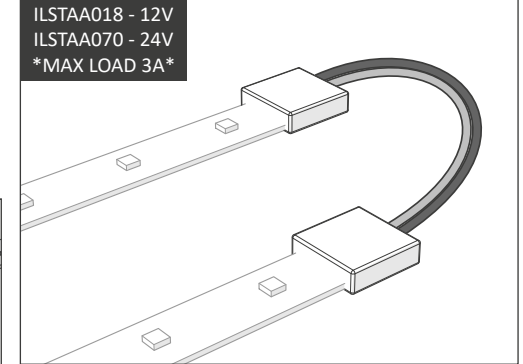

Warranty/ Technical & contact information are all available at www.integral-led.com

IS1032 A

All Trademarks Acknowledged

Integral LED is a division of Integral Memory plc:
Unit 6, Iron Bridge Close, Iron Bridge Business Park,
London, NW10 0UF, UK
Integral Europe BV, 2801 DG, NL