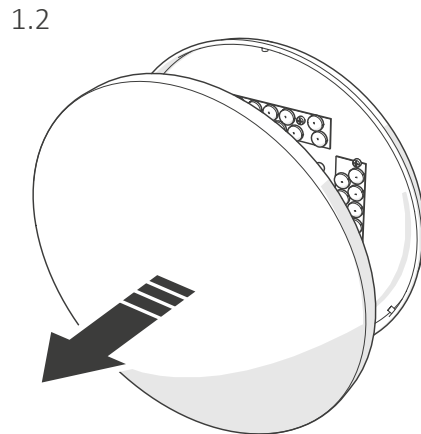

1 Installation / Installatie / Instalación / Installation / Instalacja / Instalação