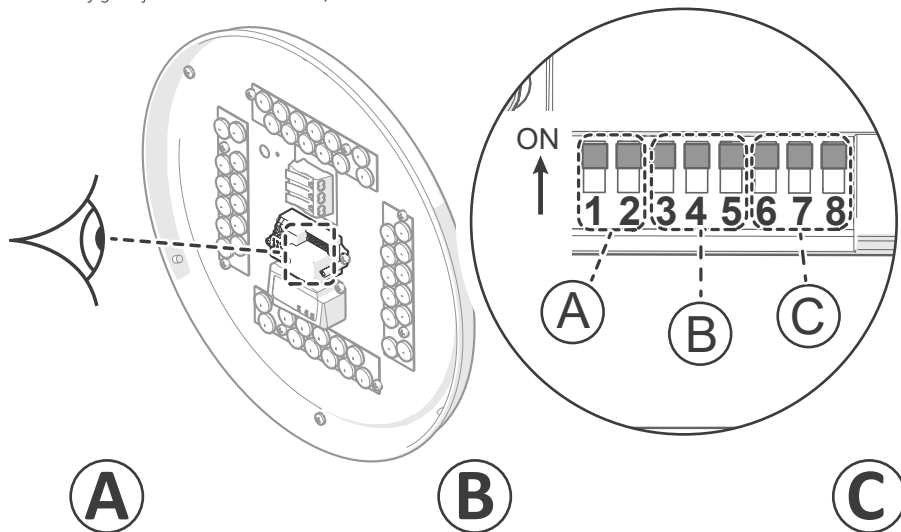

### Connection / Lien / Verbinding / Conexión / Verbindung / Połączenie / Conexão / Connessione

**4** Additional settings - CCT / Paramètres additionnels - CCT / Aanvullende instellingen - CCT / Ajustes adicionales - CCT / Zusätzliche Einstellungen - CCT / Dodatkowe ustawienia - CCT / Configurações adicionais - CCT / Altre impostazioni - CCT

**5** *i* Detection Zones

Wall/ Mur/ Muur/ Muro/  
Wand/ Ściana/ Parede/ Parete  
@ 2m

Ceiling/ Plafond/ Techo/ Decke/  
Sufit/ Teto/ Soffitto  
@ 3m

Ceiling/ Plafond/ Techo/ Decke/  
Sufit/ Teto/ Soffitto  
@ 4m

DETECTION AREA	DIP SWITCH	
	1	2
100%	ON	ON
75%	ON	-
50%	-	ON
25%	-	-

"ON" TIME	DIP SWITCH		
	3	4	5
5s	ON	ON	ON
30s	ON	ON	-
1min	ON	-	ON
3min	ON	-	-
5min	-	ON	ON
10min	-	ON	-
20min	-	-	ON
30min	-	-	-

DAYLIGHT SENSOR	DIP SWITCH		
	6	7	8
2Lux	ON	ON	ON
10Lux	ON	ON	-
25Lux	-	ON	-
50Lux	ON	-	-
Disable**	-	-	-