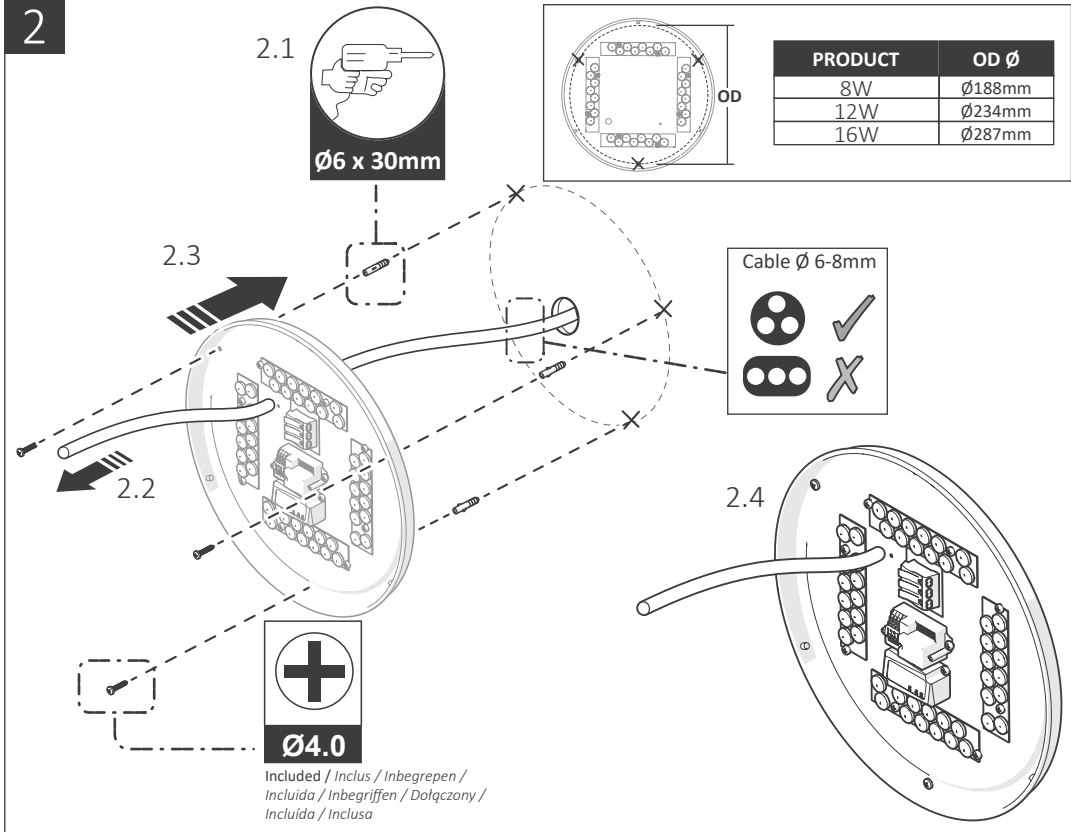

Value+ Ceiling/Wall Light - Adjustable CCT and Microwave Motion Sensor

1 Installation / Installatie / Instalación / Installation / Instalacja / Instalação

2

3

Connection / Lien / Verbinding / Conexión / Verbindung / Połączenie / Conexão / Connessione