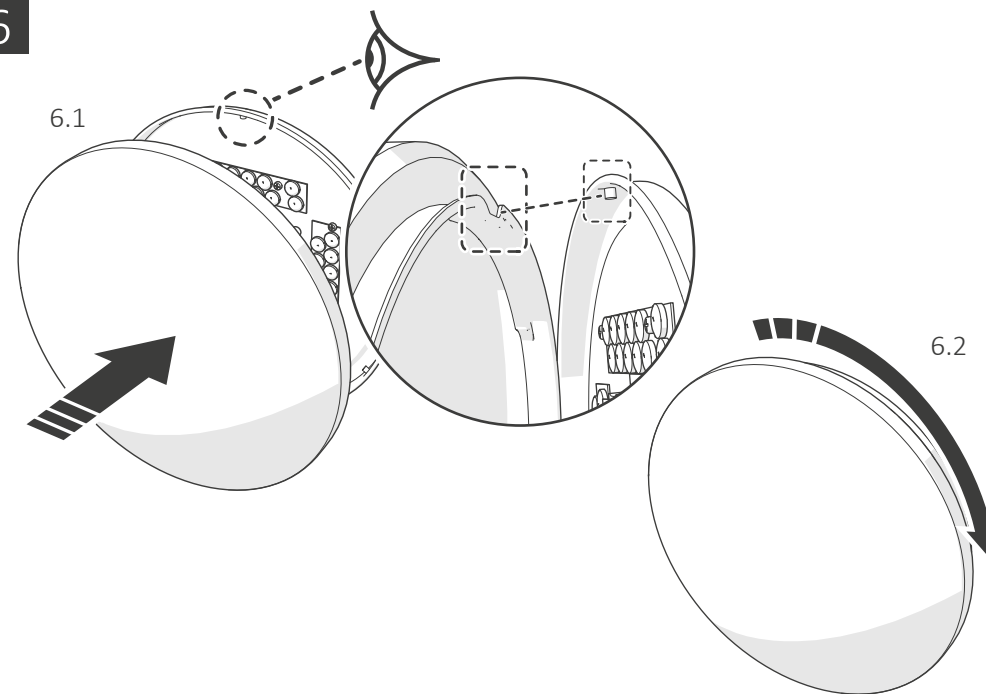

6

Warranty/ Technical & contact information are all available at www.integral-led.com

IS1021 A

All Trademarks Acknowledged

Integral LED is a division of Integral Memory plc:
Unit 6, Iron Bridge Close, Iron Bridge Business Park,
London, NW10 0UF, UK
Integral Europe BV, 2801 DG, NL