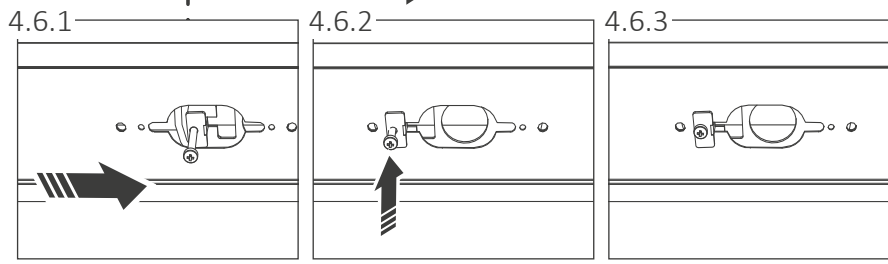

Warranty/ Technical & contact information are all available at www.integral-led.com

IS1026 D

Integral LED is a division of Integral Memory plc:
Unit 6, Iron Bridge Close, Iron Bridge Business Park,
London, NW10 0UF, UK
Integral Europe BV, 2801 DG, NL