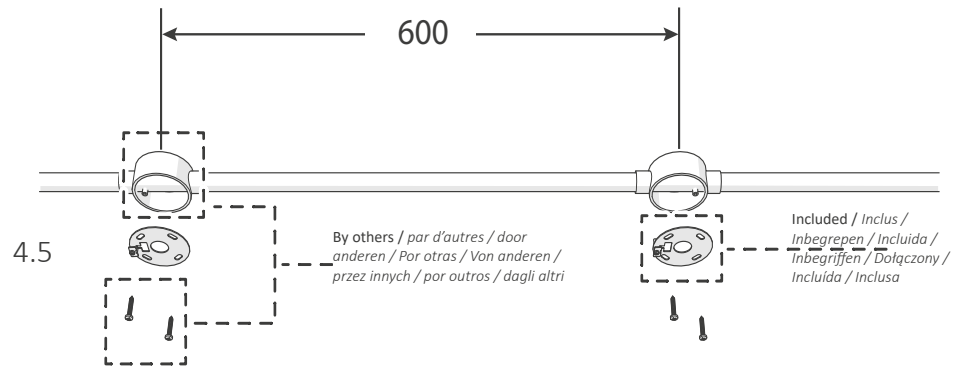

Warranty/ Technical & contact information are all available at www.integral-led.com

IS1026 D

Integral LED is a division of Integral Memory plc:
Unit 6, Iron Bridge Close, Iron Bridge Business Park,
London, NW10 0UF, UK
Integral Europe BV, 2801 DG, NL