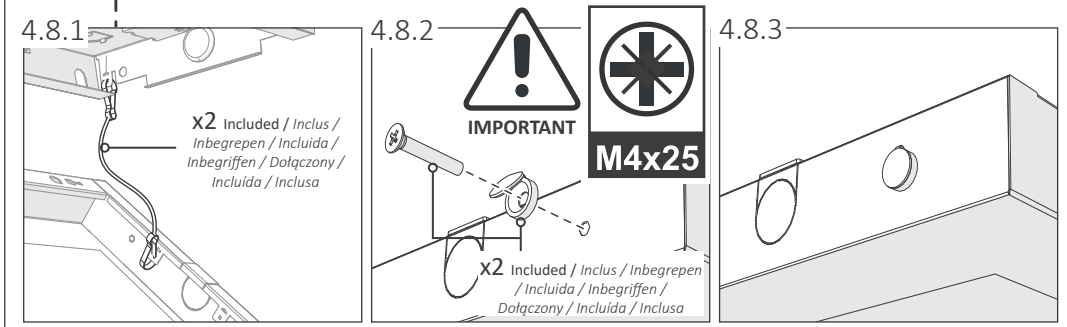

Warranty/ Technical & contact information are all available at www.integral-led.com

IS1026 D

Integral LED is a division of Integral Memory plc:
Unit 6, Iron Bridge Close, Iron Bridge Business Park,
London, NW10 0UF, UK
Integral Europe BV, 2801 DG, NL