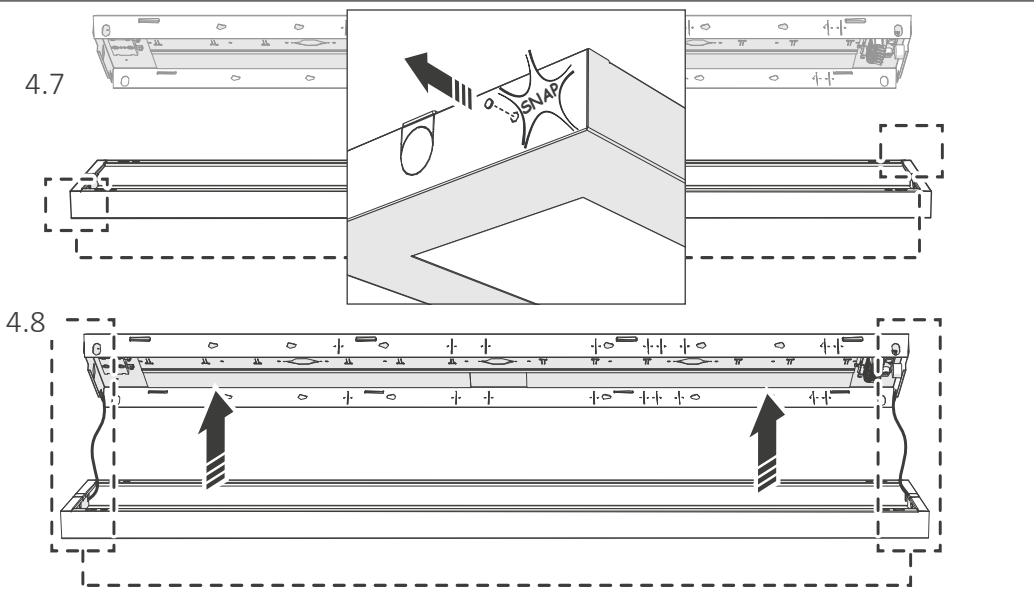

Warranty/ Technical & contact information are all available at www.integral-led.com

IS1026 D

Integral LED is a division of Integral Memory plc:
Unit 6, Iron Bridge Close, Iron Bridge Business Park,
London, NW10 0UF, UK
Integral Europe BV, 2801 DG, NL