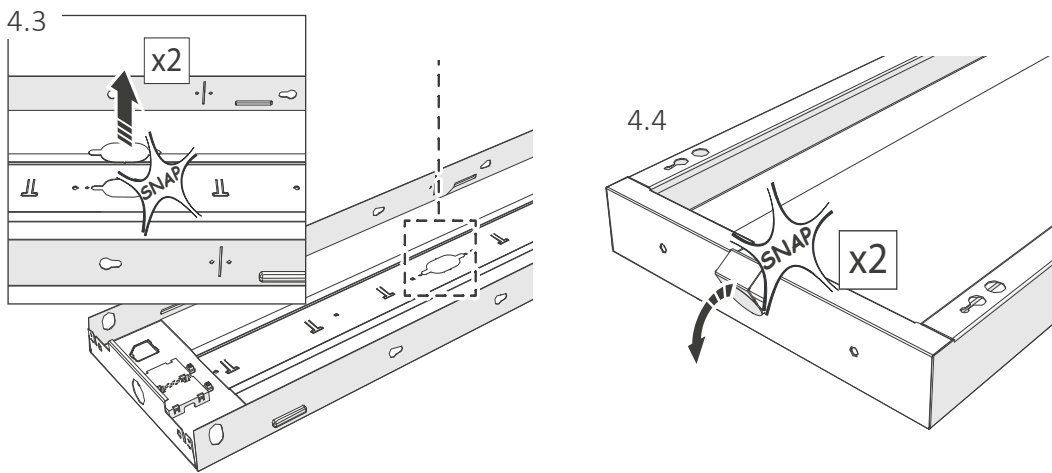

Warranty/ Technical & contact information are all available at www.integral-led.com

IS1026 D

Integral LED is a division of Integral Memory plc:
Unit 6, Iron Bridge Close, Iron Bridge Business Park,
London, NW10 0UF, UK
Integral Europe BV, 2801 DG, NL