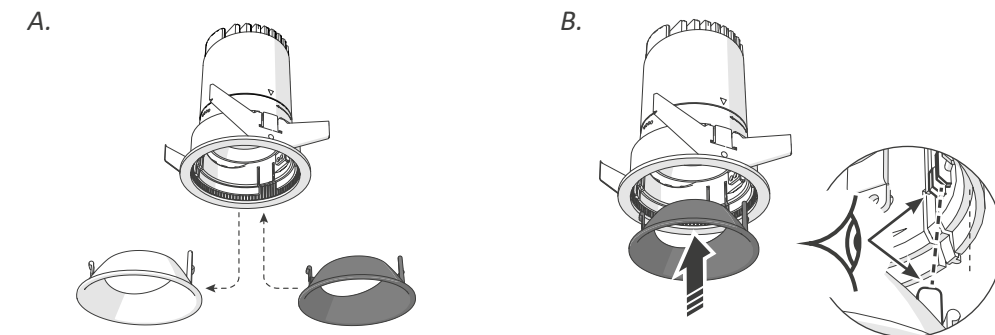

ILD50 / 75 / 95 / 120P

Warranty/ Technical & contact information are all available at www.integral-led.com

IS1014 B

Integral LED is a division of Integral Memory plc:
Unit 6, Iron Bridge Close, Iron Bridge Business Park,
London, NW10 0UF, UK
Integral Europe BV, 2801 DG, NL