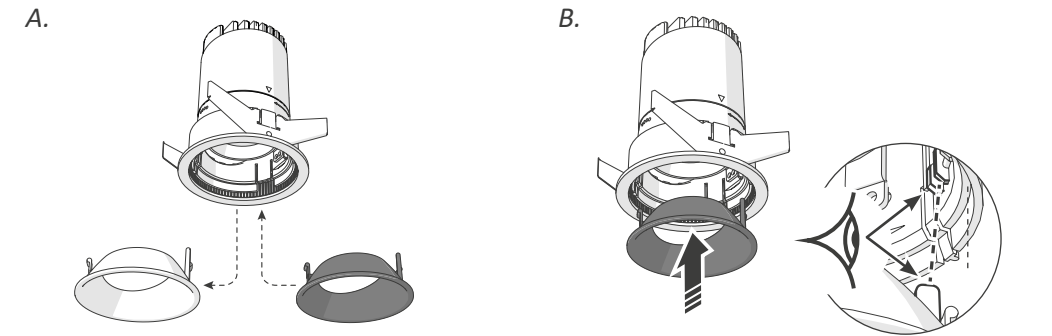

ILD50 / 75 / 95 / 120P

Warranty/ Technical & contact information are all available at www.integral-led.com

IS1014 B

Integral LED is a division of Integral Memory plc:
Unit 6, Iron Bridge Close, Iron Bridge Business Park,
London, NW10 0UF, UK
Integral Europe BV, 2801 DG, NL